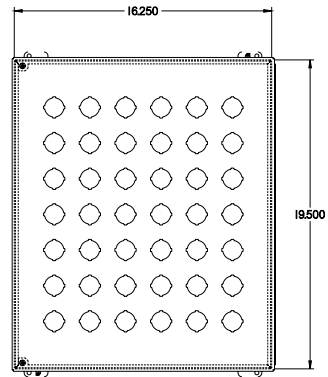

 **PART No. 1489P42**
for more information visit
www.hammfg.com
Data subject to change without notice
Isometric drawing Not to Scale

INNER PANEL

BACK VIEW

LEFT SIDE VIEW

FRONT VIEW

BOTTOM VIEW

TOP VIEW

ISOMETRIC VIEW

RIGHT SIDE VIEW