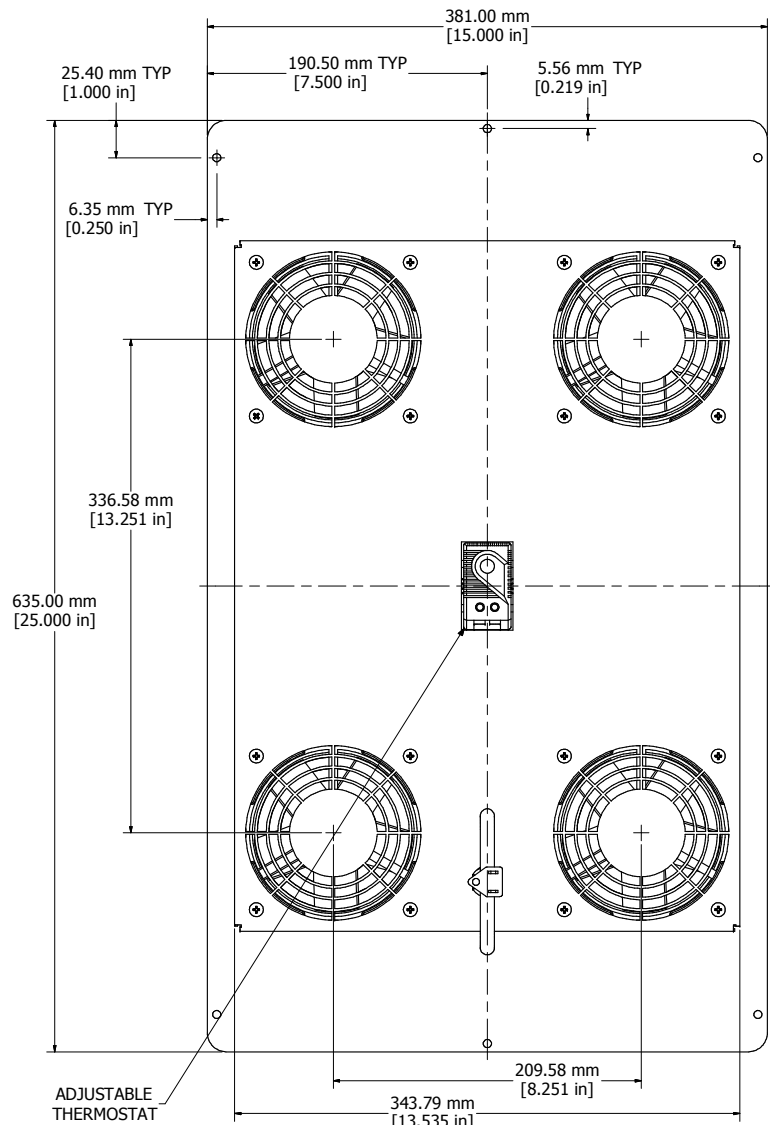

8 | 7 | 6 | 5 | 4 | 3 | 2 | 1

ASSEMBLY - VIEW FROM BOTTOM

ASSEMBLY - VIEW FROM SIDE

ISOMETRIC VIEW

<b>C2T2423F4T</b>
Finish - Top - Painted Steel
Rated - 115 VAC, 50/60 Hz, 0.77 Amps
Free Flow Air Delivery - 400 CFM
Adjustable Thermostat - 32°F to 140°F
Approvals - cURus Recognized UL507 and CSA C22.2 No.113
<b>COLOURS</b>
Black - C2T2423F4TBK1
Beige - C2T2423F4TCG1
<b>HARDWARE</b>
6 Screws - RoundHead 8-32 x 1/2"
6 Speed Nuts

**HAMMOND  
MANUFACTURING™**

**C2T2423F4T**

www.hammondmfg.com

8 | 7 | 6 | 5 | 4 | 3 | 2 | 1