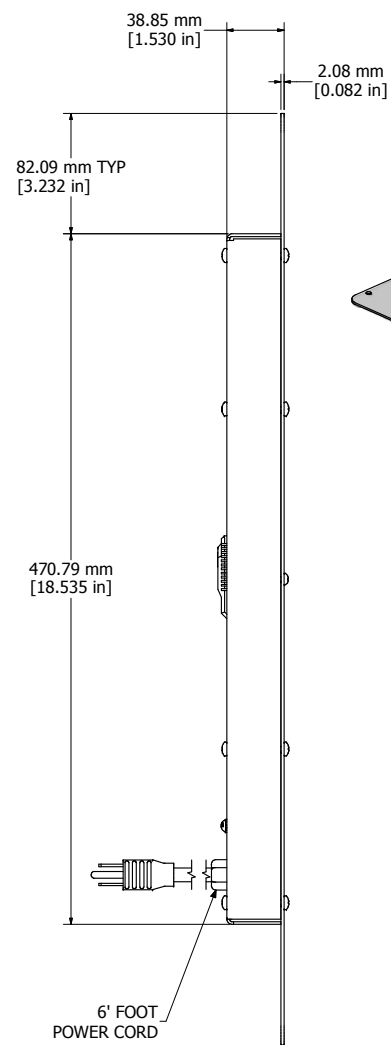

8 | 7 | 6 | 5 | 4 | 3 | 2 | 1

ASSEMBLY - VIEW FROM BOTTOM

ASSEMBLY - VIEW FROM SIDE

ISOMETRIC VIEW

<b>C2T2423F4T</b>
Finish - Top - Painted Steel
Rated - 115 VAC, 50/60 Hz, 0.77 Amps
Free Flow Air Delivery - 400 CFM
Adjustable Thermostat - 32°F to 140°F
Approvals - cURus Recognized UL507 and CSA C22.2 No.113
<b>COLOURS</b>
Black - C2T2423F4TBK1
Beige - C2T2423F4TCG1
<b>HARDWARE</b>
6 Screws - RoundHead 8-32 x 1/2"
6 Speed Nuts

**HAMMOND  
MANUFACTURING™**

**C2T2423F4T**

www.hammondmfg.com

8 | 7 | 6 | 5 | 4 | 3 | 2 | 1