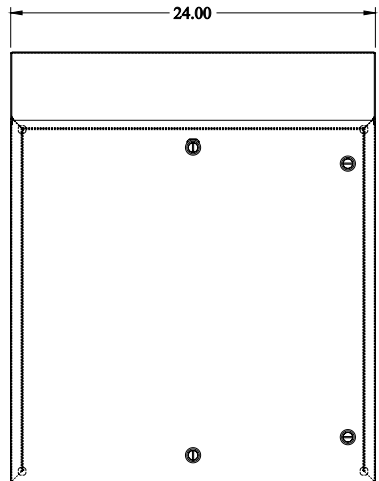

PART No. ST242412SS
 for more information visit
www.hammtg.com
 Data subject to change without notice
 Isometric drawing Not to Scale

TOP VIEW

BACK VIEW

LEFT SIDE VIEW

FRONT VIEW

RIGHT SIDE VIEW

BOTTOM VIEW