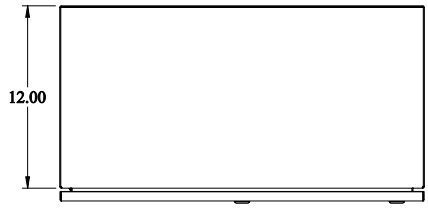

PART No. ST242412SS
 for more information visit
www.hammtg.com
 Data subject to change without notice
 Isometric drawing Not to Scale

TOP VIEW

BACK VIEW

LEFT SIDE VIEW

FRONT VIEW

RIGHT SIDE VIEW

BOTTOM VIEW