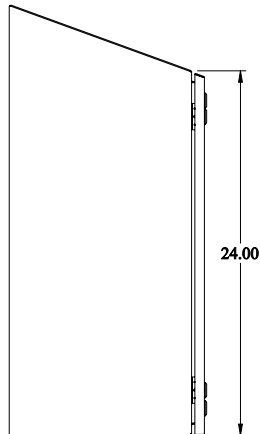

PART No. ST242412SS
 for more information visit
www.hammtg.com
 Data subject to change without notice
 Isometric drawing Not to Scale

TOP VIEW

BACK VIEW

LEFT SIDE VIEW

FRONT VIEW

RIGHT SIDE VIEW

BOTTOM VIEW