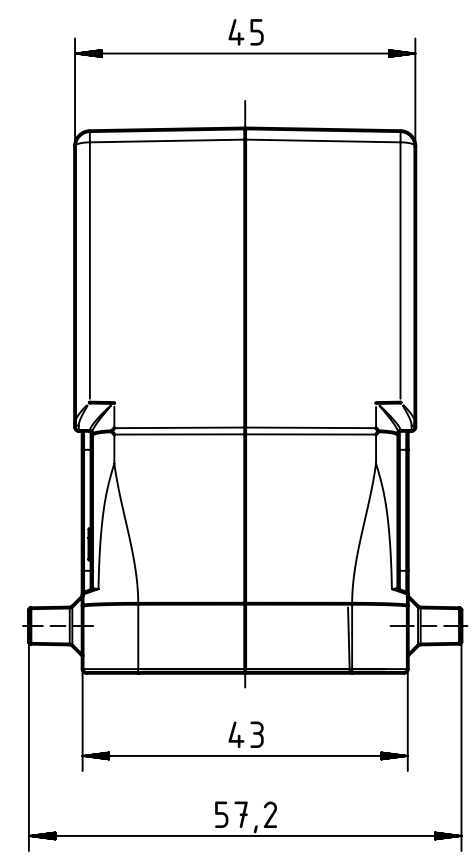

1 2 3 4 5 6

A

B

C

D

	All Dimensions in mm Original Size DIN A4		Scale 1:1	Free size tol.		Ref.
						Sub.
	All rights reserved		Created by SCHULZI	Inspected by BERGHORN	Standardisation TIEMANNA	Date 2014-07-21
	Department EL PD - DE		Title Han B Hood Top Entry HC 4 Pegs M32			State Final Release
HARTING Electric GmbH & Co. KG D-32339 Espelkamp			Type TB	Number 19 30 010 0427		Doc-Key / ECM-Nr. 100232809/UGD/004/A 500000061817
					Rev. A	Page 1/1