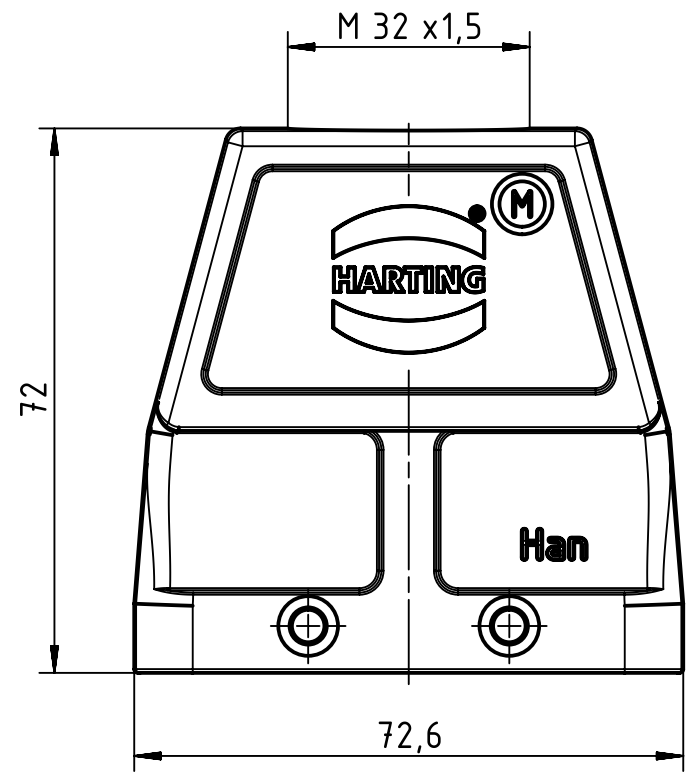

1 2 3 4 5 6

A

B

C

D

	All Dimensions in mm Original Size DIN A4		Scale 1:1	Free size tol.		Ref.
						Sub.
	All rights reserved		Created by SCHULZI	Inspected by BERGHORN	Standardisation TIEMANNA	Date 2014-07-21
	Department EL PD - DE		Title Han B Hood Top Entry HC 4 Pegs M32			State Final Release
HARTING Electric GmbH & Co. KG D-32339 Espelkamp			Type TB	Number 19 30 010 0427		Doc-Key / ECM-Nr. 100232809/UGD/004/A 500000061817
					Rev. A	Page 1/1