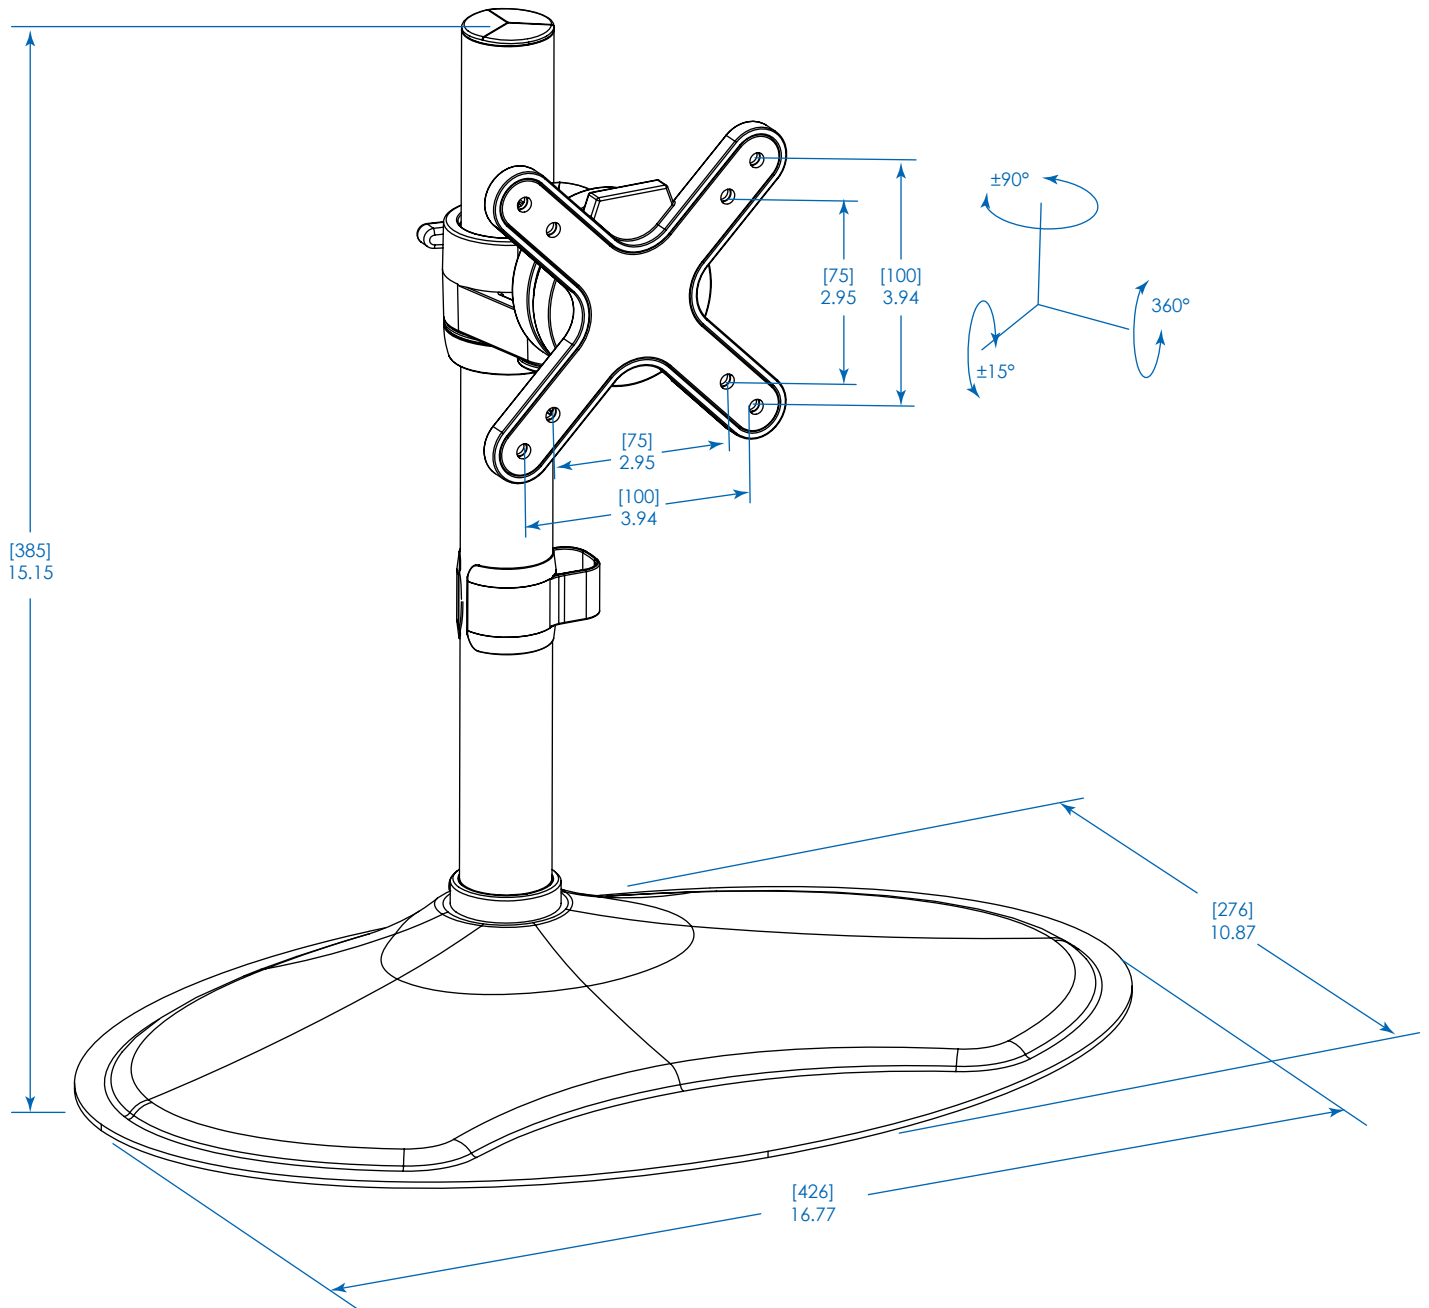

MODEL:

# DDR1032SE

## Single Monitor Mount Stand for 10" to 32" Displays

Dimensions: [mm] INCHES

Tripp Lite has a policy of continuous improvement. Specifications are subject to change without notice.

1111 W. 35th Street  
Chicago, IL 60609 USA  
773.869.1234  
www.tripplite.com