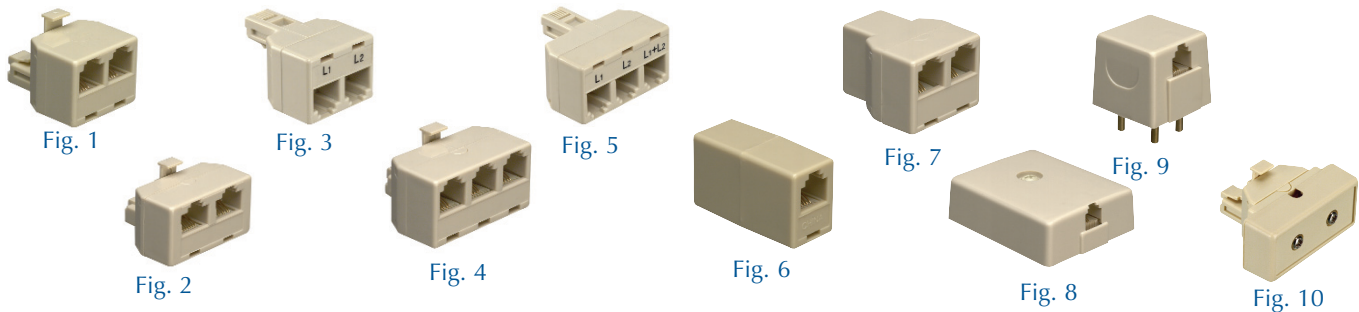

ADAPTERS/COUPLERS

Modular Adapters

Retail Part No.	Bulk Part No.	Figure Number	Male Contact	# Female Jacks	# Female Contacts per Jack	Color	Function
30-9654	30-9654-BU	1	4	2	4	Ivory	Splits a 4 conductor jack into 2, 4 conductor jacks
30-9615	30-9615-BU	1	4	2	4	White	Splits a 4 conductor jack into 2, 4 conductor jacks
30-9647	30-9647-BU	1	6	2	6	Ivory	Splits a 6 conductor jack into 2, 6 conductor jacks
30-9646	30-9646-BU	1	6	2	6	White	Splits a 6 conductor jack into 2, 6 conductor jacks
30-9649	30-9649-BU	2	8	2	8	Ivory	Splits an 8 conductor jack into 2, 8 conductor jacks
30-9648	30-9648-BU	2	8	2	8	White	Splits an 8 conductor jack into 2, 8 conductor jacks
30-9655	-	3	4	2	2x2	Ivory	Converts a 2-line jack into 2 single jacks
30-9656	30-9656-BU	4	4	3	4	Ivory	Splits a 4 conductor jack into 3, 4 conductor jacks
30-9617	30-9617-BU	4	4	3	4	White	Splits a 4 conductor jack into 3, 4 conductor jacks
30-9658	-	5	4	3	1x4, 2x2	Ivory	Converts a 2-line jack into 1-2 combo, and 2 single jacks
30-9663	-	4	6	3	2	Ivory	Splits a 6 conductor jack into 3, 2 conductor jacks
30-9664	-	4	6	3	2	White	Splits a 6 conductor jack into 3, 2 conductor jacks

Modular In-line Couplers

Retail Part No.	Bulk Part No.	Figure Number	# Female Jacks	# Female Contacts per JACKS	Color	Function
30-9678	30-9678-BU	6	2	4	Ivory	Reverse - Voice Communications
30-9618	30-9618-BU	6	2	4	White	Reverse - Voice Communications
30-9686	30-9686-BU	6	2	6	Ivory	Reverse - Voice Communications
30-9682	30-9682-BU	6	2	6	Ivory	Straight through - Data Communications
30-9687	30-9687-BU	6	2	6	White	Reverse - Voice Communications
30-9683	30-9683-BU	6	2	6	White	Straight through - Data Communications
30-9688	30-9688-BU	6	2	8	Ivory	Reverse - Voice Communications
30-9684	30-9684-BU	6	2	8	Ivory	Straight through - Data Communications
30-9689	30-9689-BU	6	2	8	White	Reverse - Voice Communications
30-9685	30-9685-BU	6	2	8	White	Straight through - Data Communications